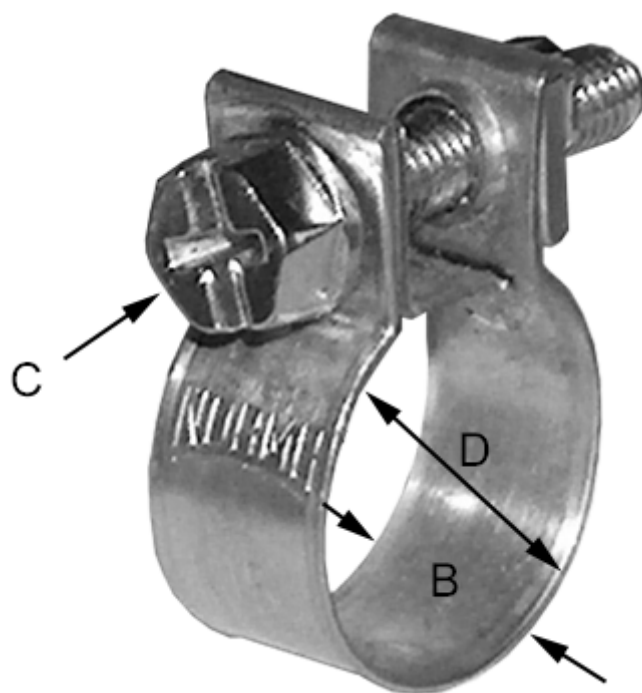

Article number: 028107003010
Description: Norma mini hose clamp
SL 9-10,5/9 SZ W1

Measures

C (screw type) = C7 hexagon screw sw 7, cross-headed
Diameter D = 9-10,5
Width B = 9